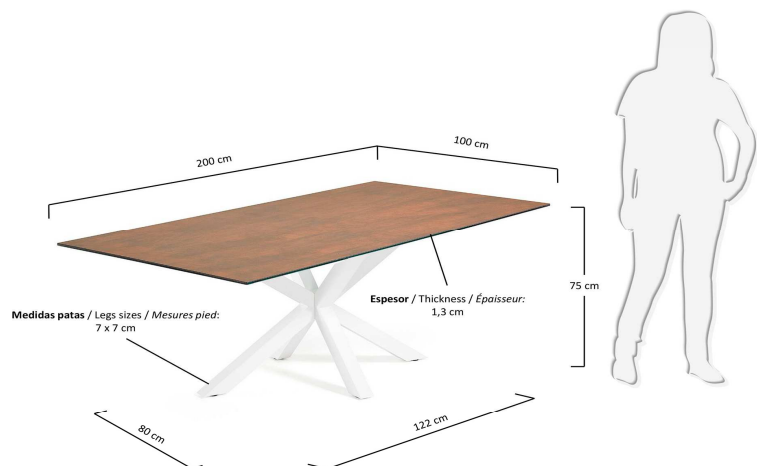

ARYA

product code	C360K10
product description	ARYA Table 200x100 White, Porcelain Iron Corte Dining table with epoxy paint steel legs and top in high-tech porcelain slab with glass support. Iron moss finish.

product sizes

height x width x depth (cm)	75	x	200	x	100
product weight (Kg)	80,7				

technical drawings

product features

use (domestic/office)	Domestic
appliance (inner/outer)	Inner
extendible (yes/no)	No
adjustable height (yes/no)	No
foldable (yes/no)	No
up to seats	8
max. load (Kg)	60
top material	Glass + Ceramic
top finishing	Iron Corten finishing
top thickness	13 (10+3) mm
leaf material	
leaf finishing	
number of leaves	
stored inside (yes/no)	No

legs material	Steel
legs finishing	Matt painting
feet protection (yes/no)	Yes
adjustable feet (yes/no)	Yes
RAL Specifications	RAL EFFECT (E2): RAL 120-2 // RAL CLASSIC (K5): RAL 9003
size and shape variation (yes/no)	No
color variation (yes/no)	No
other details	
general warnings	Waterproof. Resistant to any kind of chemical cleaning agent. Resistant to high temperatures. Resistant to wear and tear. UV resistant. It is composed entirely of natural materials
specific use and care instructions	Clean with a damp cloth and dry immediately
years of guarantee made according to	2
good to know	Ceramic is made of: quartz, feldspar, clays and natural minerals. There is a butiral (PVB) between glass and ceramic. Legs form a rectangle of 122 x 80 cm. Tube shape: 7 x 7 cm