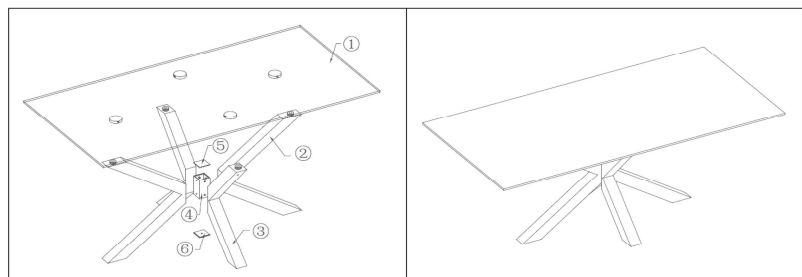

legs material	Steel
legs finishing	Matt painting
feet protection (yes/no)	Yes
adjustable feet (yes/no)	Yes
RAL Specifications	RAL EFFECT (E2): RAL 120-2 // RAL CLASSIC (K5): RAL 9003
size and shape variation (yes/no)	No
color variation (yes/no)	No
other details	
general warnings	Waterproof. Resistant to any kind of chemical cleaning agent. Resistant to high temperatures. Resistant to wear and tear. UV resistant. It is composed entirely of natural materials
specific use and care instructions	Clean with a damp cloth and dry immediately
years of guarantee made according to	2
good to know	Ceramic is made of: quartz, feldspar, clays and natural minerals. There is a butiral (PVB) between glass and ceramic. Legs form a rectangle of 122 x 80 cm. Tube shape: 7 x 7 cm

assembly

assembly required (yes/no)	Yes
difficulty of assembly (hard/medium/easy)	Easy
assembly time (min)	20
people required	2
assembly suggestions	Assemble the legs first and then screw the top

assembly instructions

ARYA / ARGO