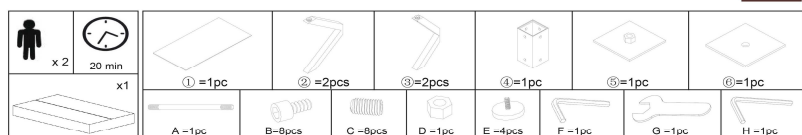

legs material	Steel
legs finishing	Matt painting
feet protection (yes/no)	Yes
adjustable feet (yes/no)	Yes
RAL Specifications	RAL EFFECT (E2): RAL 120-2 // RAL CLASSIC (K5): RAL 9003
size and shape variation (yes/no)	No
color variation (yes/no)	No
other details	
general warnings	Waterproof. Resistant to any kind of chemical cleaning agent. Resistant to high temperatures. Resistant to wear and tear. UV resistant. It is composed entirely of natural materials
specific use and care instructions	Clean with a damp cloth and dry immediately
years of guarantee made according to	2
good to know	Ceramic is made of: quartz, feldspar, clays and natural minerals. There is a butiral (PVB) between glass and ceramic. Legs form a rectangle of 122 x 80 cm. Tube shape: 7 x 7 cm

assembly

assembly required (yes/no)	Yes
difficulty of assembly (hard/medium/easy)	Easy
assembly time (min)	20
people required	2
assembly suggestions	Assemble the legs first and then screw the top

assembly instructions

ARYA / ARGO